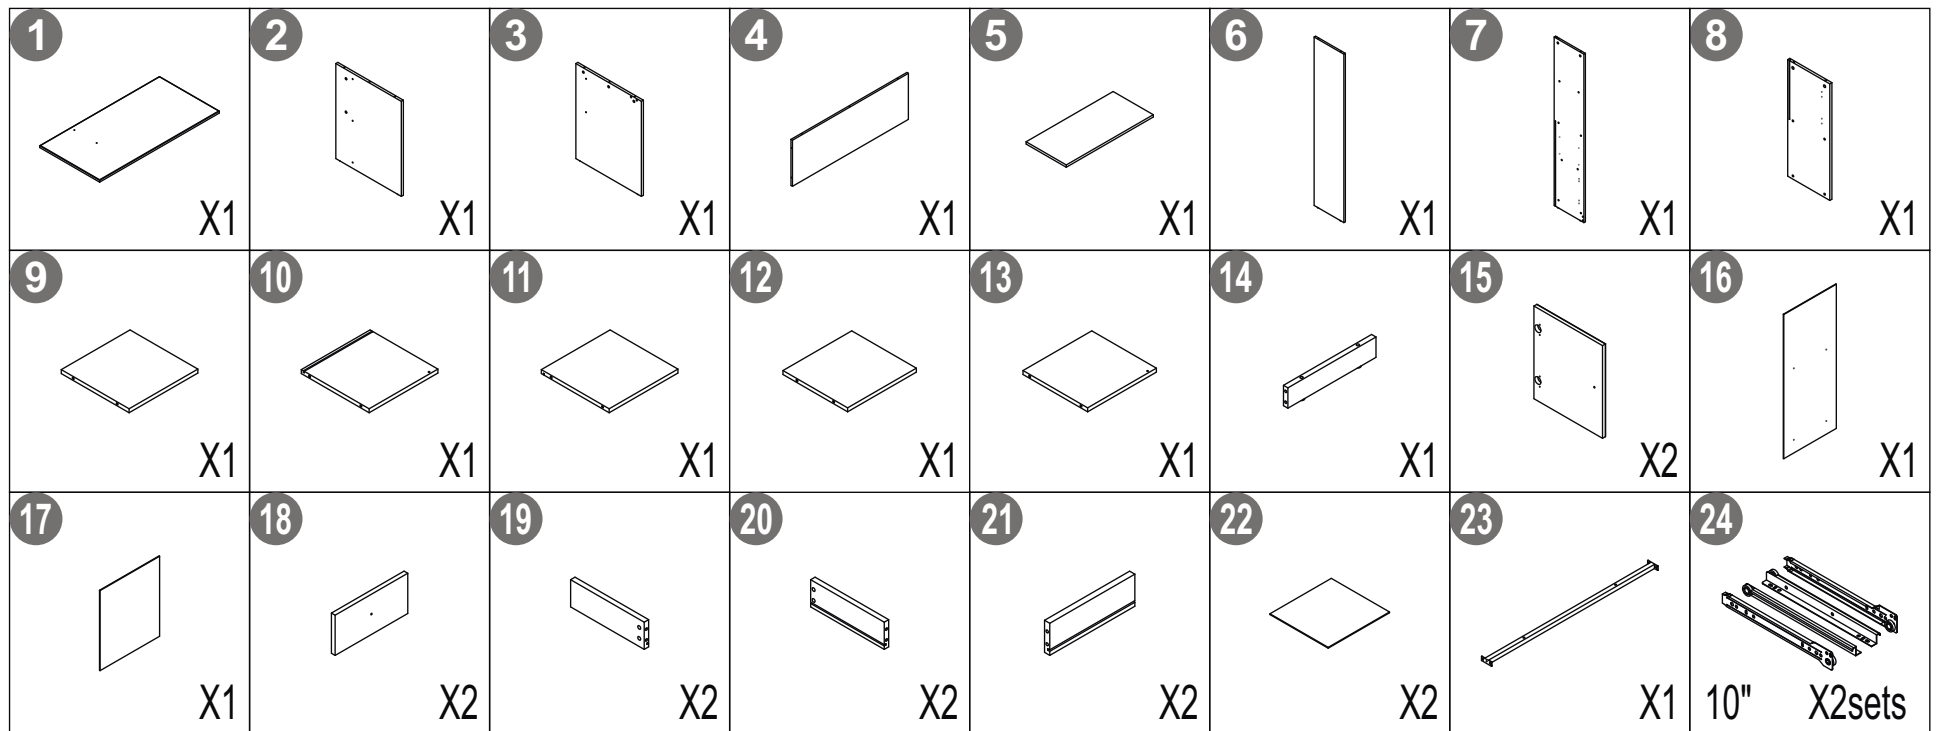

Hamsa

RAVENNA No 1

PART	QTY.	ITEM	
A	4	M6x45mm	
B	2	M6x40mm	
C	2	M6x35mm	
D	3	M6x30mm	
E	4	M6x10mm	
F	4	M4x18mm	
G	40	M3.5x14mm	

PART	QTY.	ITEM	
H	33	M6x40mm	
I	20	M6x25mm	
J	4		
K	2	30x16x11mm	
L	2	Ø8x30mm	
M	4		
N	1	Ø5x54mm	