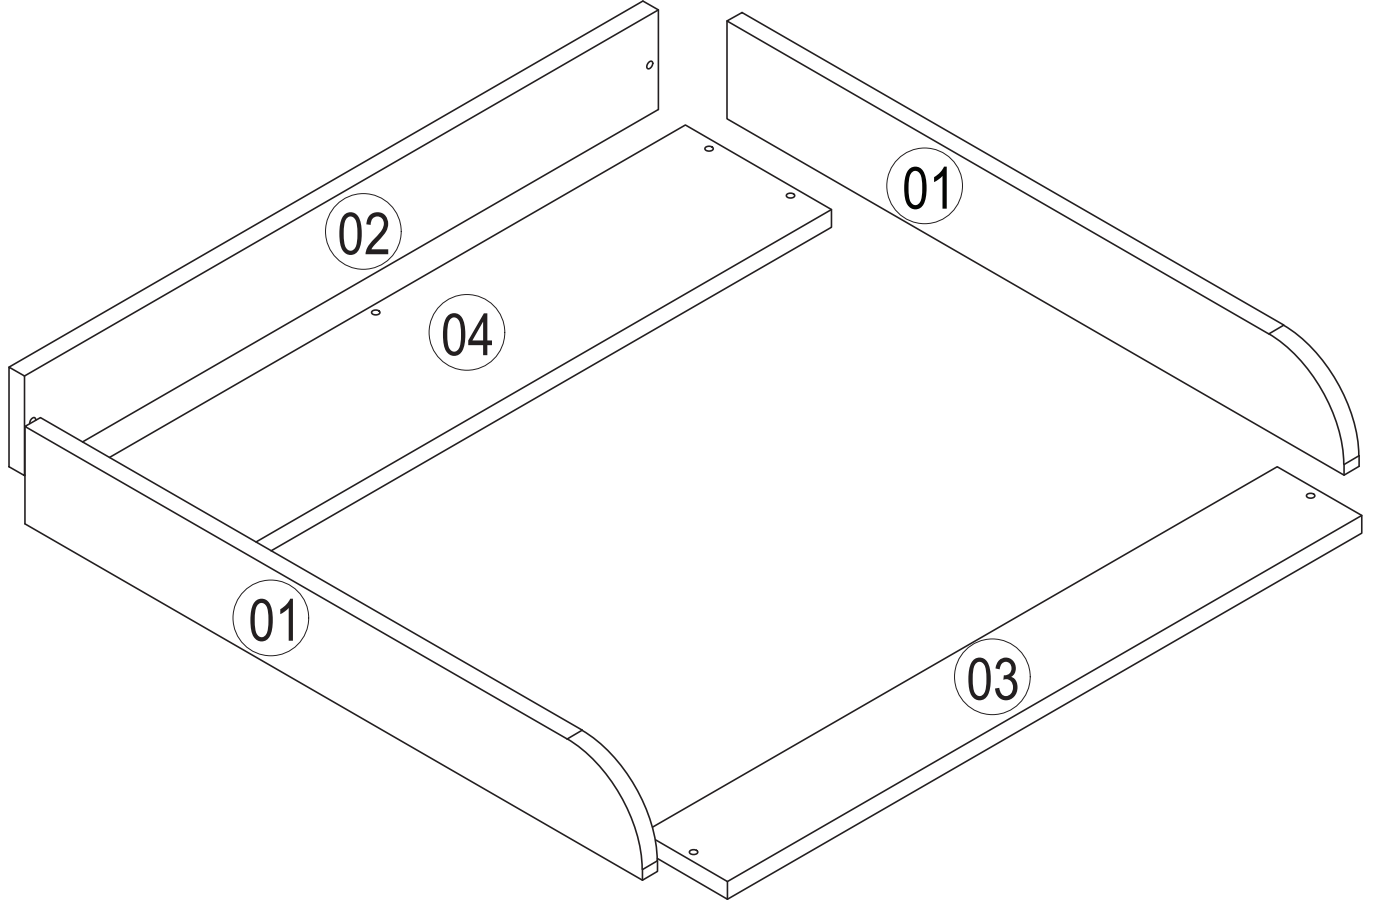

FR-002

NO	ADET/PCS		NO	ADET/PCS		NO	ADET/PCS	
01	2							
02	1							
03	1							
04	1