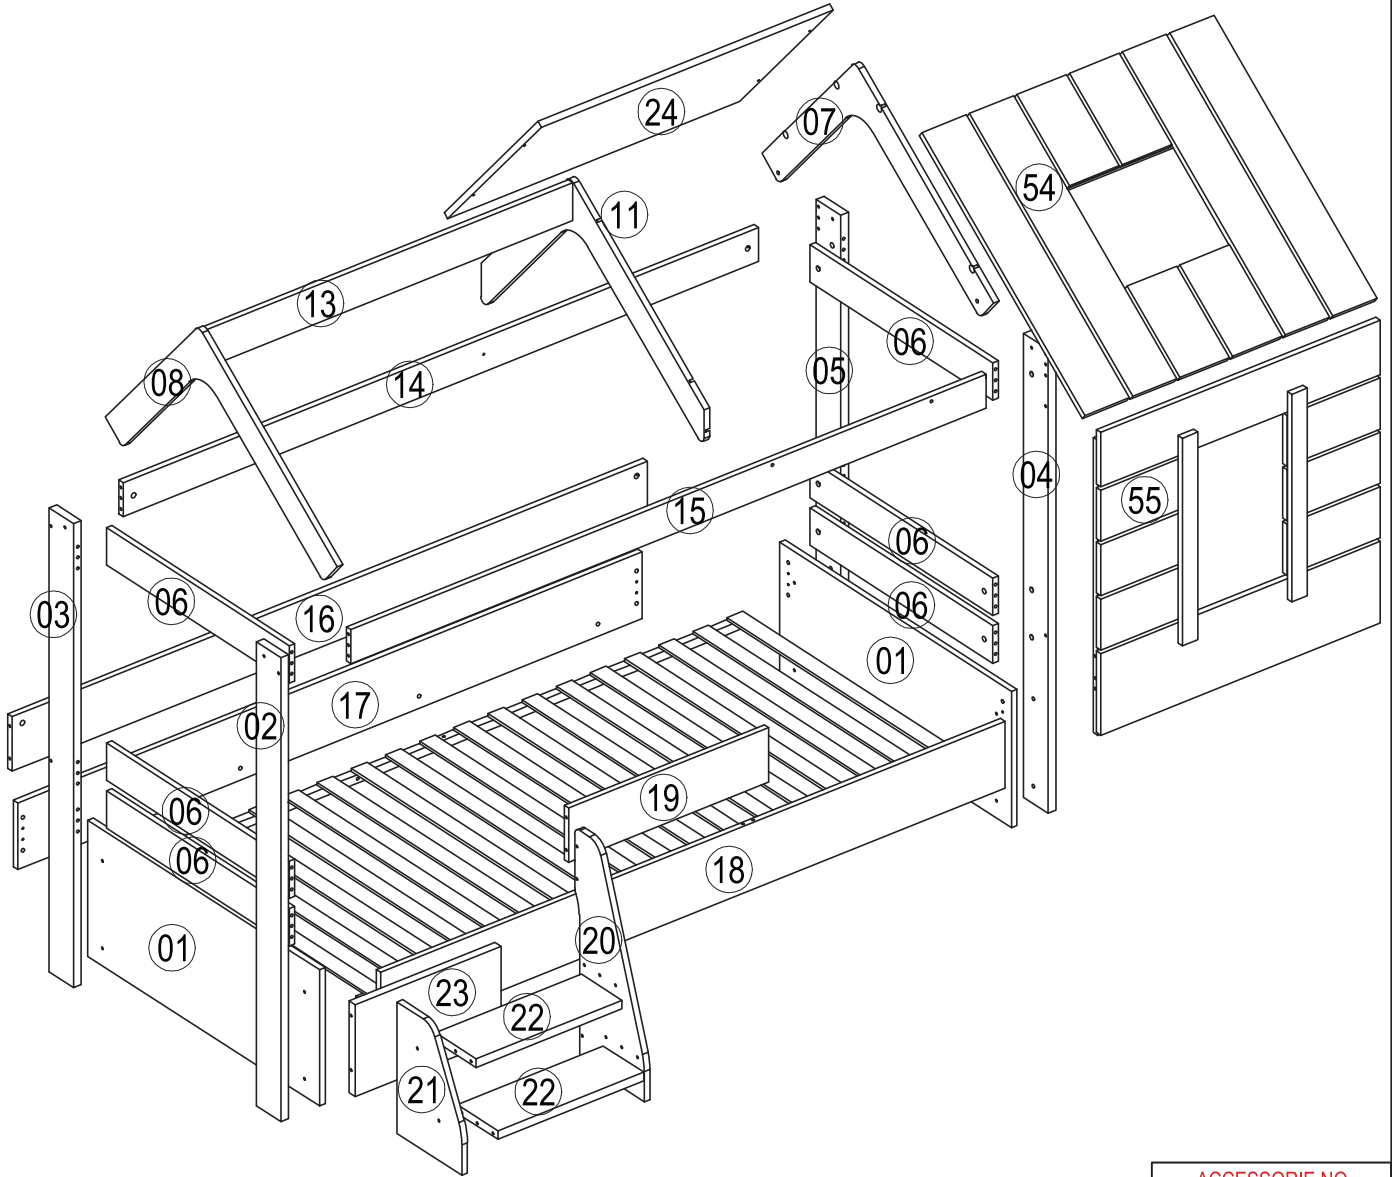

ACCESSORIE NO
WHITE HOUSE ÇADIR

1 ADET

FR-002

NO	ADET/PCS	NO	ADET/PCS	NO	ADET/PCS
01	2	14	1	23	1
02	1	15	1	54	1
03	1	16	1	55	1
04	1	17	1		
05	1	18	1		
06	6	19	1		
07	1	20	1		
08	1	21	1		
11	1	22	2		
13	1	23	1		

YEDEK PARÇA SİPARİŞLERİNİ RESME BAKARAK PARÇA NUMARASINA GÖRE VERİNİZ
PLEASE ORDER THE SPARE PARTS ACCORDING TO THE REFERENCE NUMBER ON THE DRAWING