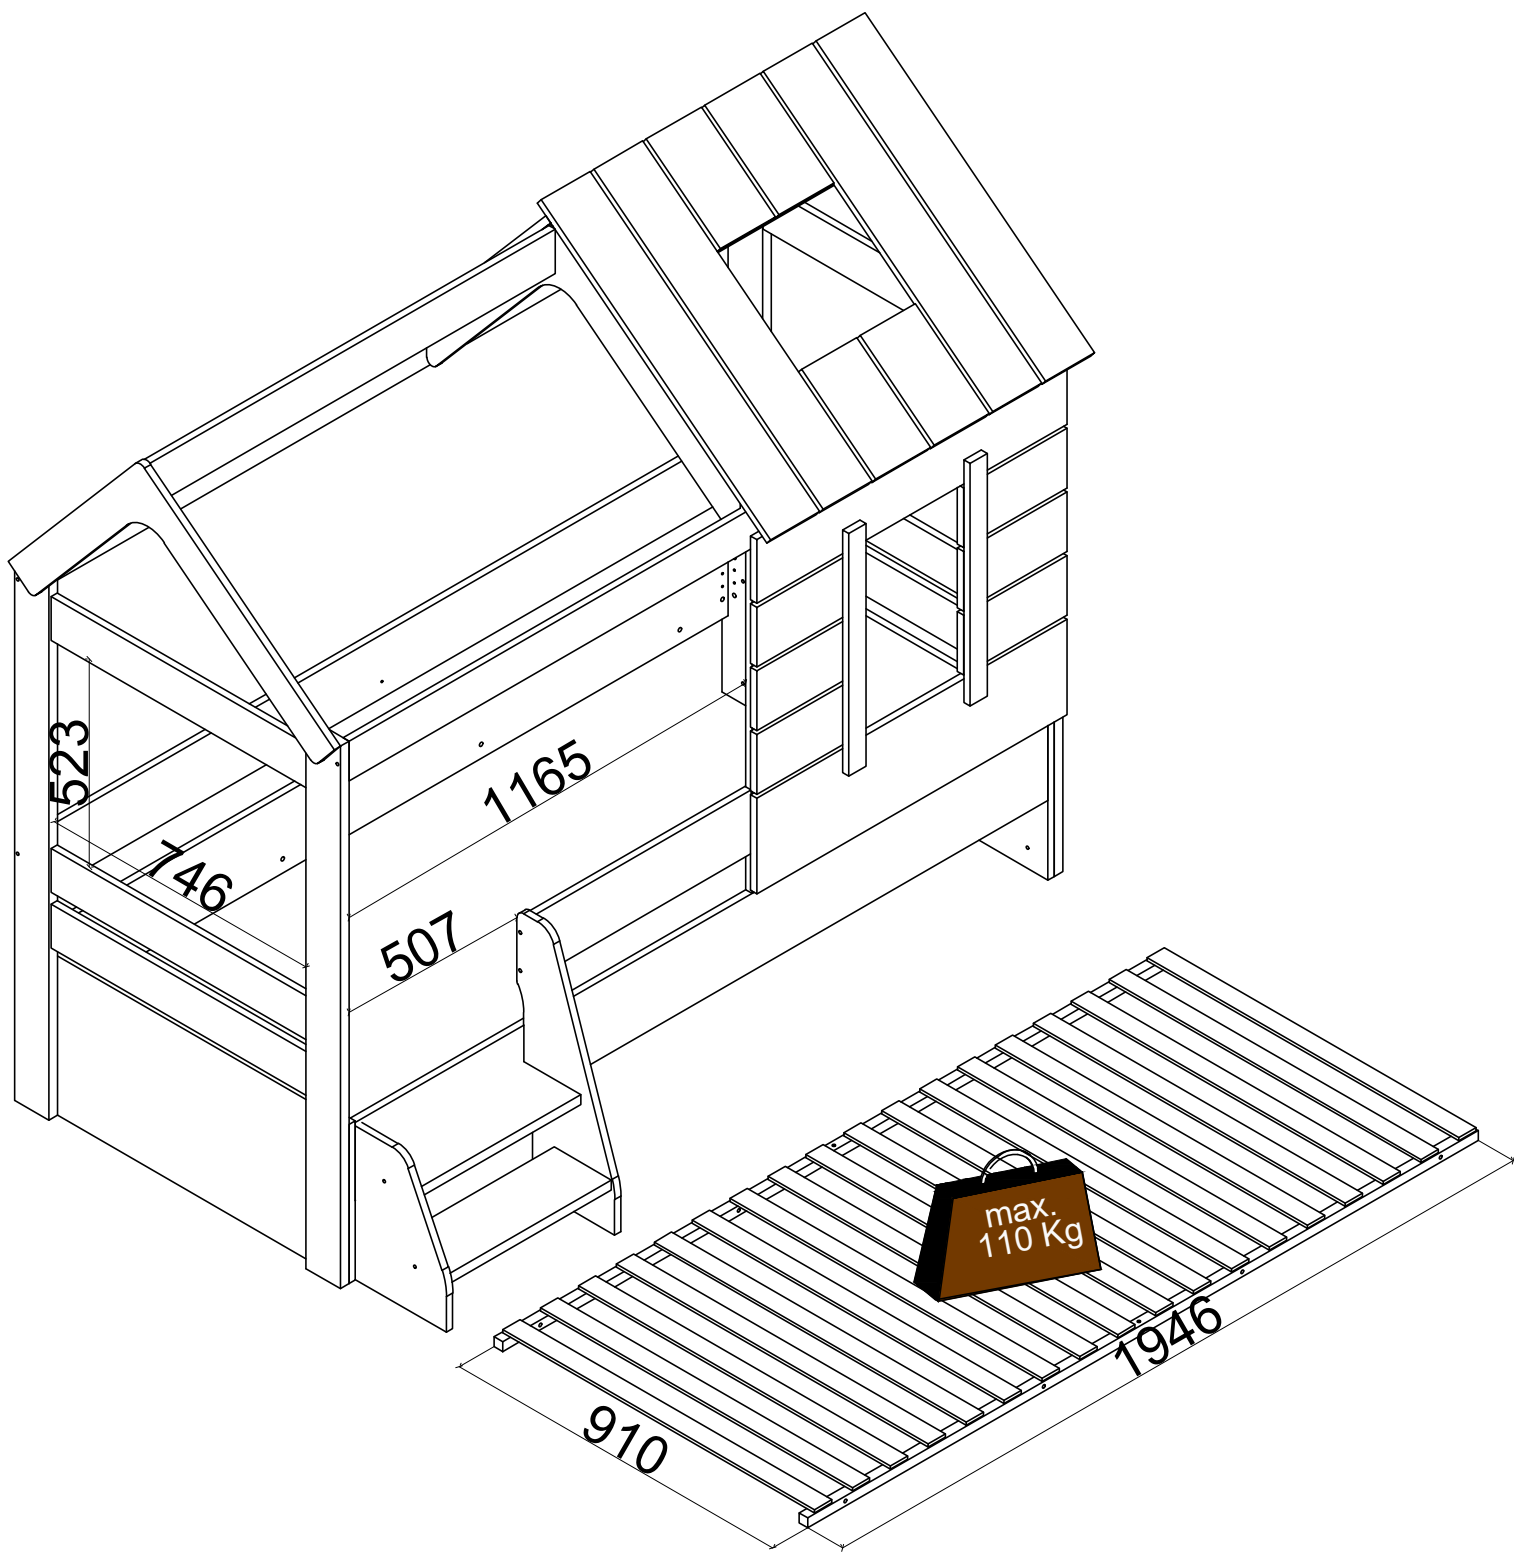

ACCESSORIE NO
WHITE HOUSE ÇADIR

1 ADET

FR-002

NO	ADET/PCS	NO	ADET/PCS	NO	ADET/PCS
01	2	14	1	23	1
02	1	15	1	54	1
03	1	16	1	55	1
04	1	17	1		
05	1	18	1		
06	6	19	1		
07	1	20	1		
08	1	21	1		
11	1	22	2		
13	1	23	1		

YEDEK PARÇA SİPARİŞLERİNİ RESME BAKARAK PARÇA NUMARASINA GÖRE VERİNİZ
PLEASE ORDER THE SPARE PARTS ACCORDING TO THE REFERENCE NUMBER ON THE DRAWING

 <p>041</p>	 <p>002</p>
6x	12x

 <p>004</p>
12x

3

466364

105